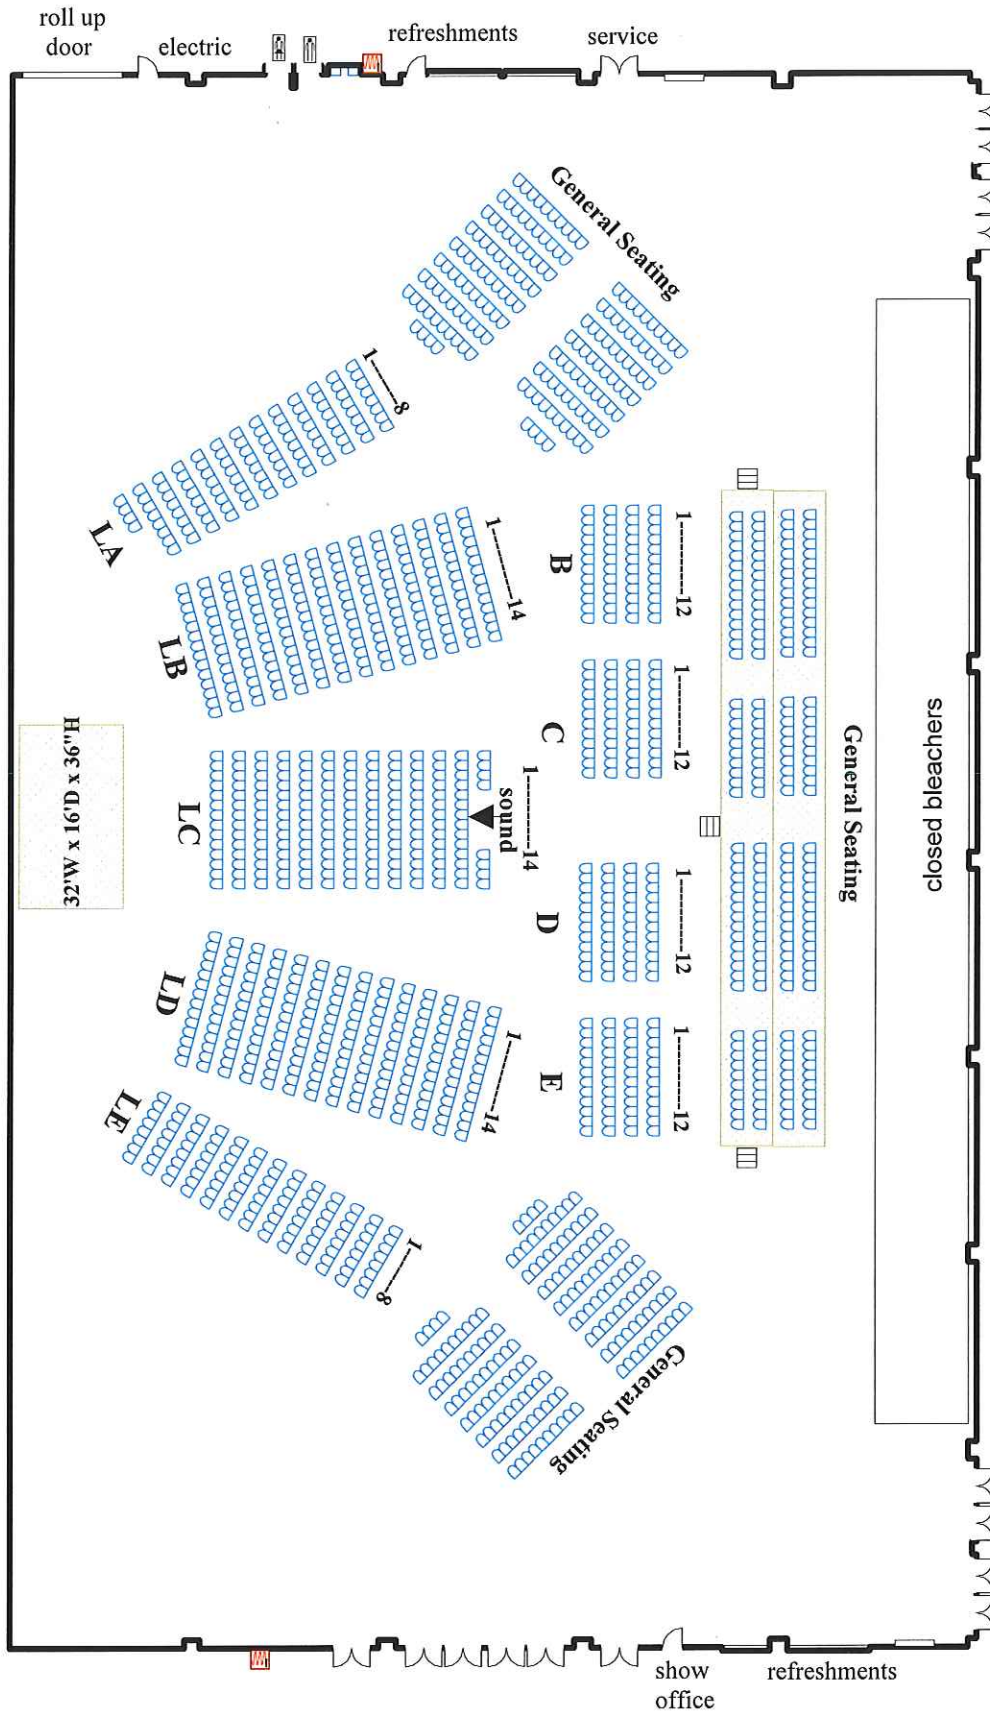

# Exhibit Hall C

SC Bluegrass Festival 2017  
Total Seats: 1480